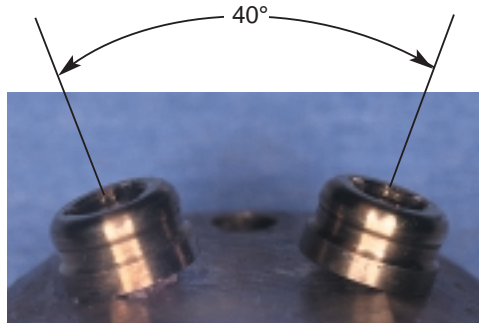

New Product Release – LOCATOR

Introducing the new
**8548 LOCATOR Extra Light
Retention Extended Range Male
(Red) (4 Pack) \$20.00**

New color = RED

New Item: 8548

Now extra light retention is possible for free-standing implant cases when divergent implants are placed into function and when less retention for multiple attachments or gradual loading of the implants is desired.

The **new 8548 LOCATOR (extra light retention) Extended Range Replacement Male (Red)** provides less retention (1.5 pounds / 680 grams) and will easily accommodate an off-angled implant (10 to 20 degrees, or 40 degrees between 2 implants).

Our existing 8547 LOCATOR Extended Range Replacement Male (Green) offers more retention for divergent implants (4-3 pounds / 1814-1361 grams) depending upon the degree of angulation. It has less retention with a greater angle.

Like the LOCATOR Extended Range Replacement Male (Green) the **new Red Male** will simply snap into the LOCATOR Denture Cap (metal housing). Plus it has the resiliency and durability that you always expect due to the LOCATOR's stress-free pivoting cap design.